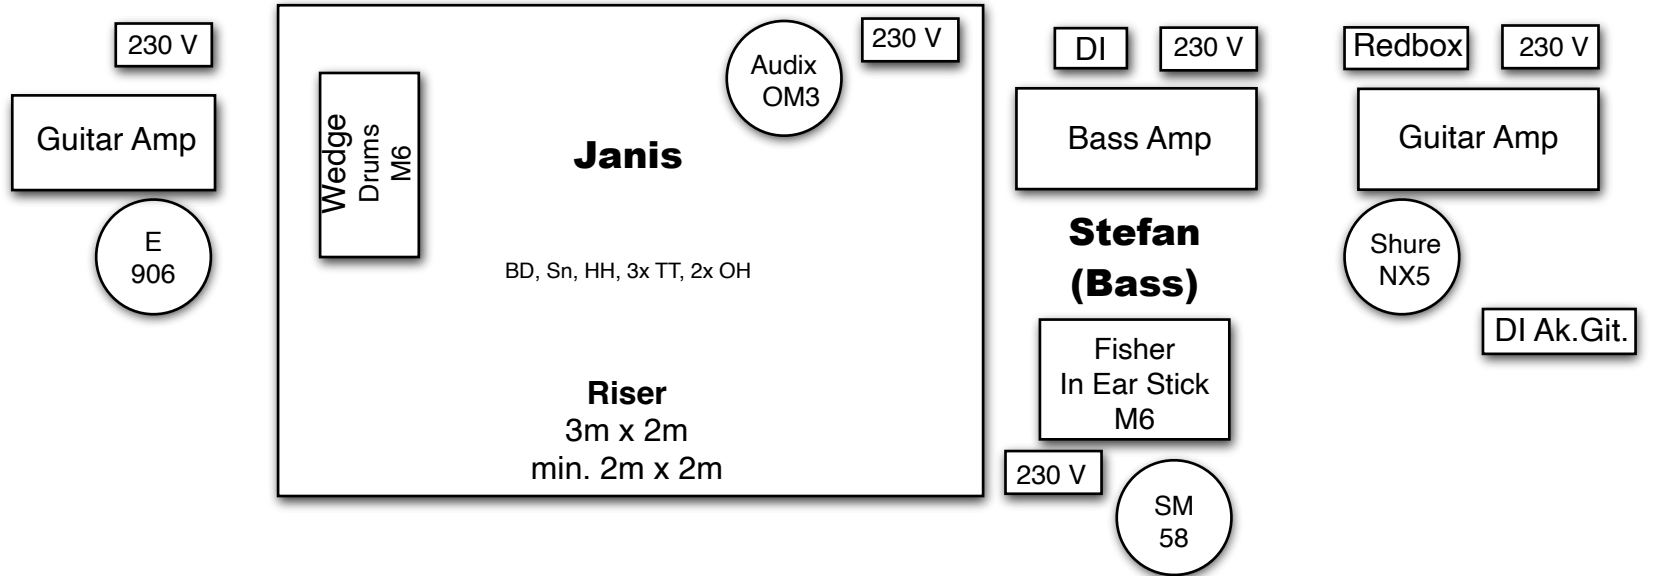

# Stageplot Beakers Mom

Stand Jan. 2026

Stereo In Ear  
Hardwired  
2x XLR  
M1/M2

**Daniel**  
**(Keys/Guitar 2)**

Beta  
58

Beta  
58

DI  
DI

230 V

**Christian**  
**(Lead Vocals)**

Stereo In Ear Wireless  
M7/M8

Beta  
58  
Wireless

Wedge  
M3

**Thea**  
**(Lead Vocals)**

Beta  
58  
Wireless

Wedge  
M3

**Jens**  
**(Guitar 1/  
Acoustic/Talkbox)**